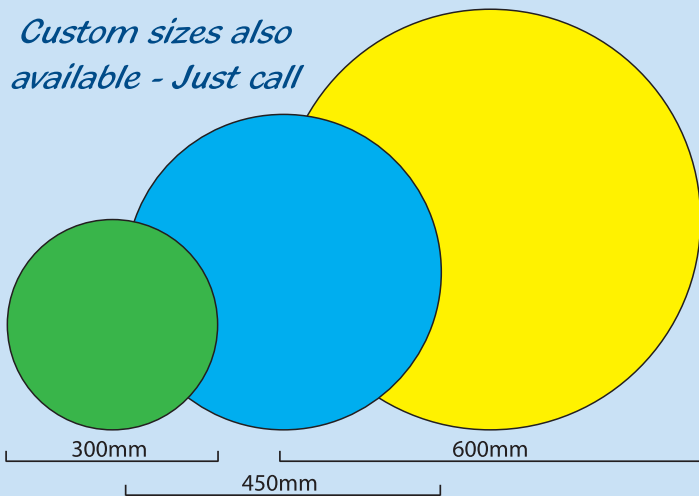

Our standard Friendship Stop sign sizes

Custom sizes also available - Just call

Add anti vandal film to help protect your signs.