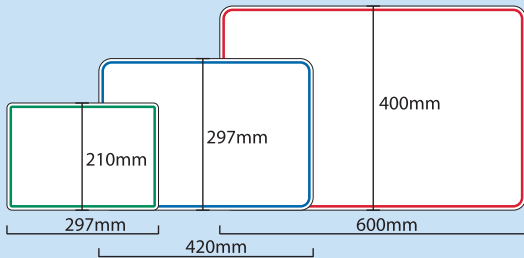

Made of 3mm aluminium or aluminium composite and available as wall, fence or post mountable versions and in a wide range of colours and designs to suit every site.

INF001

INF002

INF003

INF004

INF005

INF006

INF007